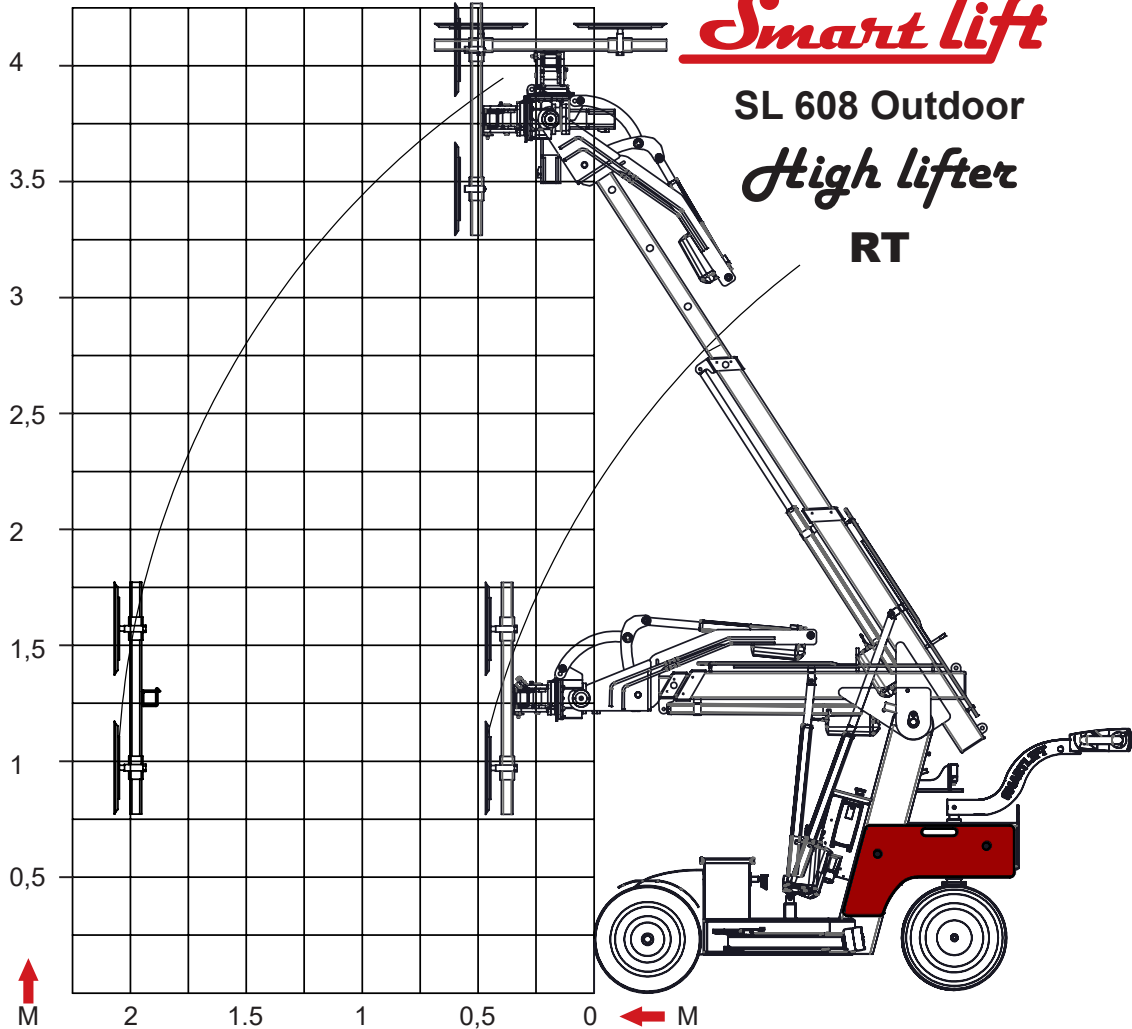

180 250 320 390 460 530 600

← KG

*Smart lift*

SL 608 Outdoor

*High lifter*

RT

↑ M

2

1.5

1

0,5

0

← M